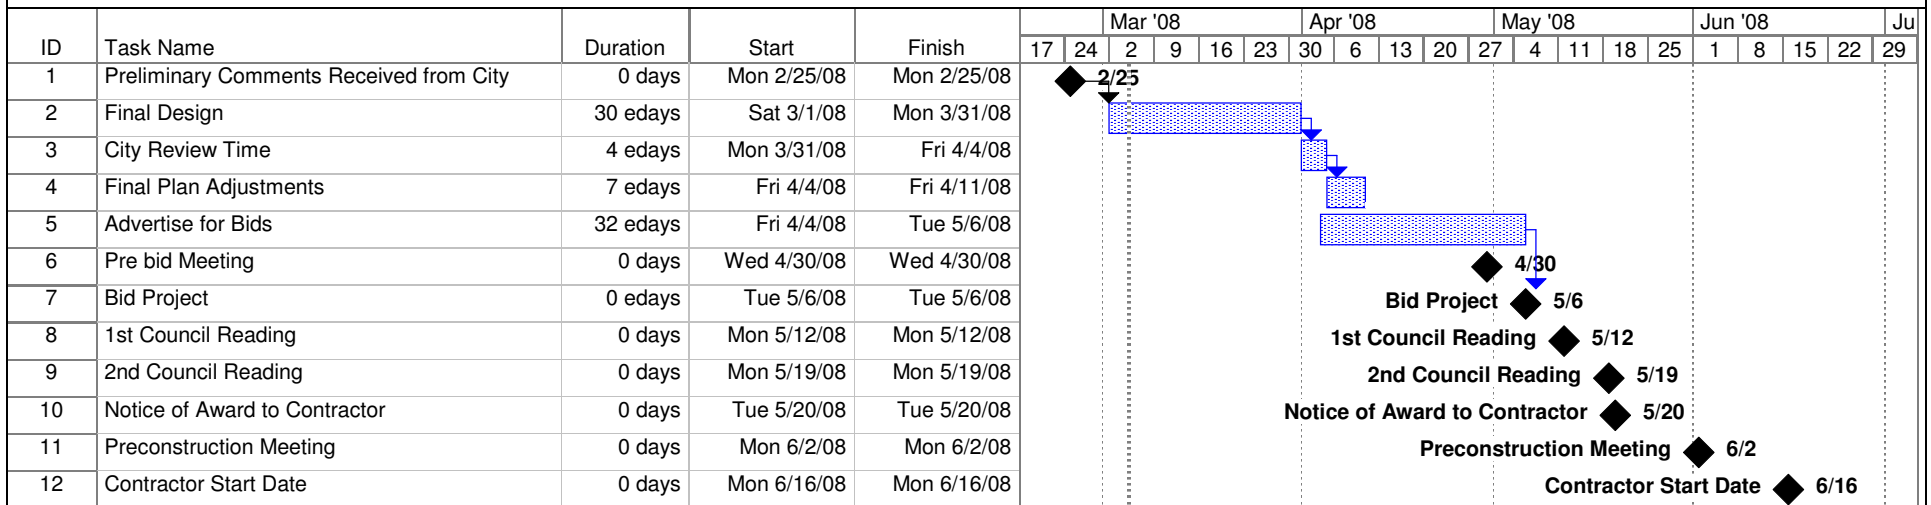

Lucy Webb Road Improvements  
S. Madison - Silvertop  
Raymore, Missouri

Project: Lucy Webb Revised 2  
Date: Wed 3/5/08

Task		Milestone		External Tasks	
Split		Summary		External Milestone	
Progress		Project Summary		Deadline	